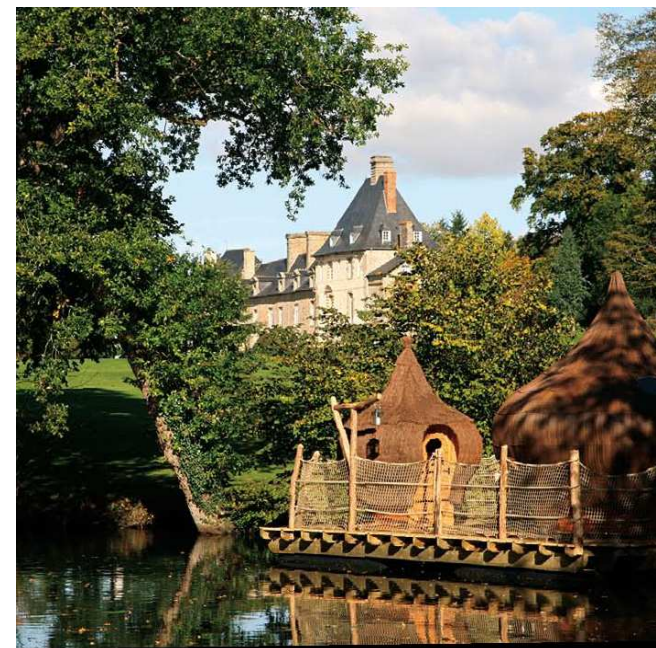

Services

Toute l'année / All year

Résidence hôtelière / Apartments
Gîtes de La Nouvais
Cottage' huttes / Nature Lodges
Cabanes dans les arbres / Treehouses
Cabane sur l'eau / The raft house
Tube / The barrel
Clubhouse / Pro shop / Bar / Restaurant / Chambre du Clubhouse
Putting Green
Location de golfettes / Golf cars
Parking Golf
Practice outdoor + couvert
Green d'entraînement / Practice Green
Compact 5 trous / Pitch and Putt
Parcours 18 trous / 18-hole golf course
Centre Equestre / Horse riding School
Terrain de cricket / Cricket pitch
Parcours Aventure / Adventure Park
Tour infernale / Zip line
Terrain multisport / Multisports ground
Terrain de football / Football Pitch
Aire de jeux / Play Area
Piste ULM / Runway
Tennis
Administration générale / Admin

Saison d'été : mi-Mai / mi-Sept. Summer season : mid-May / mid-Sept.

Réception camping / Campsite reception
Bar / Discothèque
Pizzeria / Fast-Food
Restaurant "Le Bœuf et la Grenouille"
Supérette / Shop
Mini-golf
Practice Golf côté camping
Ecuries / Stables
Paintball
Pédalos
Mégabooster
Beach volley
Tir à l'arc / Archery
Salle de jeux / Game room
2 Piscines / 2 Swimming pools
Parc aquatique
Kids' Club Tours opérateur
Club enfants // Kids' Club

Domaine des Ormes The nature invites you there

Vacances - golf -
centre équestre -
événements -
www.lesormes.com